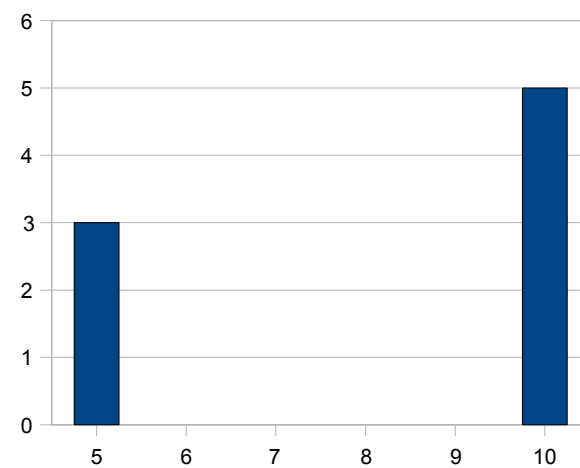

Exam 2 figures

Problem 1 (Wednesday)

Problem 1 (Thursday)

Problem 2 (Wednesday)

Problem 2 (Thursday)

Problem 3 (Wednesday)

Problem 3 (Thursday)

Exam 2 figures

Problem 4 (Wednesday)

Problem 4 (Thursday)

Problem 5 (Wednesday)

Problem 5 (Thursday)

Exam 2 figures

Average: 43.17
Standard deviation: 7.35