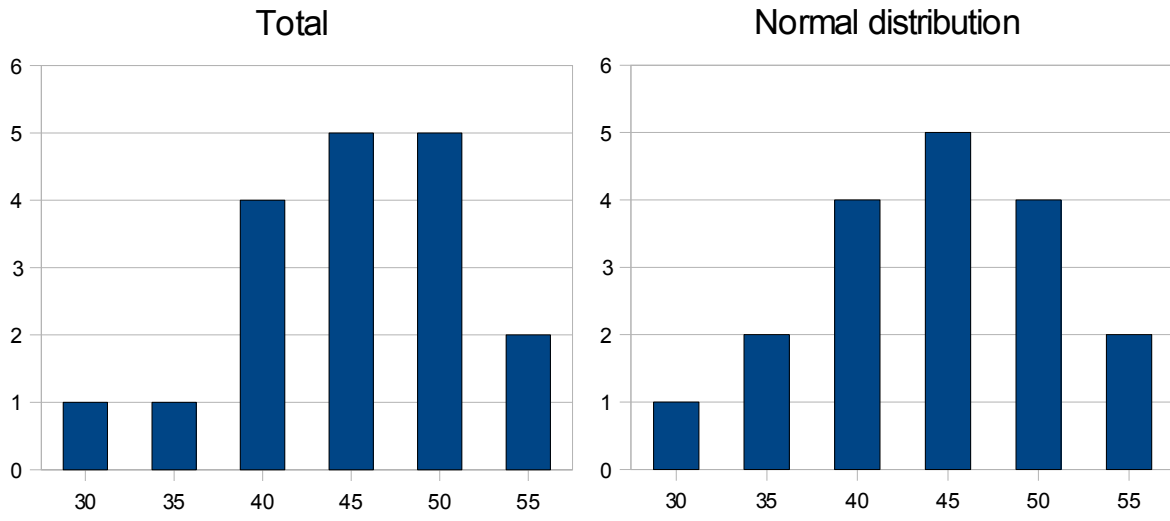

Problem 4 (Wednesday)

Problem 4 (Thursday)

Problem 5 (Wednesday)

Problem 5 (Thursday)

Exam 2 figures

Average: 43.17
Standard deviation: 7.35