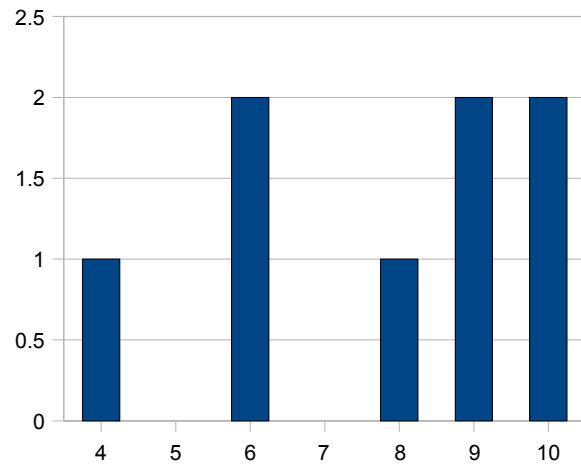

Problem 4 (Wednesday)

Problem 4 (Thursday)

Problem 5 (Wednesday)

Problem 5 (Thursday)

Exam 2 figures

Average: 43.17
Standard deviation: 7.35