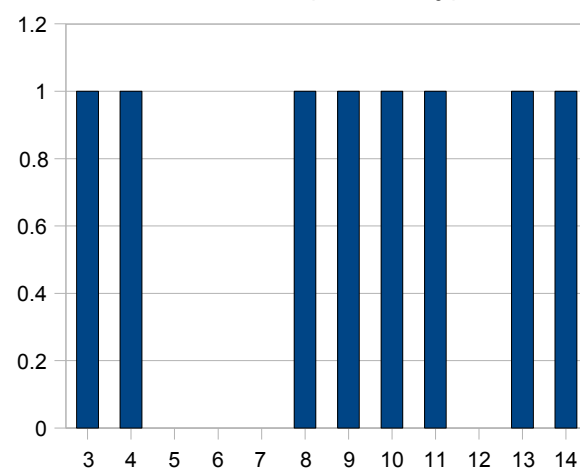

Exam 2 figures

Problem 1 (Wednesday)

Problem 1 (Thursday)

Problem 2 (Wednesday)

Problem 2 (Thursday)

Problem 3 (Wednesday)

Problem 3 (Thursday)

Exam 2 figures

Problem 4 (Wednesday)

Problem 4 (Thursday)

Problem 5 (Wednesday)

Problem 5 (Thursday)

Exam 2 figures

Average: 43.17
Standard deviation: 7.35