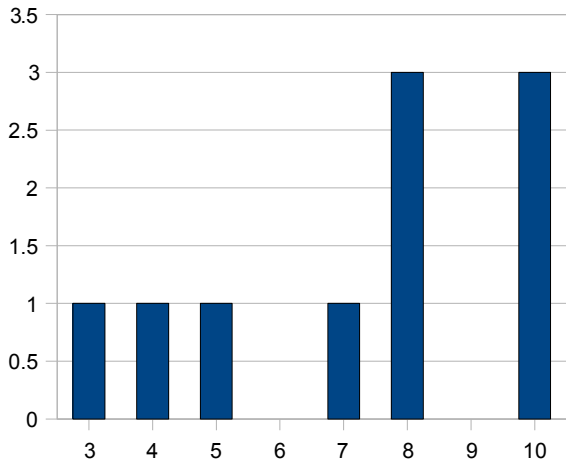

Exam 2 figures

Problem 1 (Wednesday)

Problem 1 (Thursday)

Problem 2 (Wednesday)

Problem 2 (Thursday)

Problem 3 (Wednesday)

Problem 3 (Thursday)

Exam 2 figures

Problem 4 (Wednesday)

Problem 4 (Thursday)

Problem 5 (Wednesday)

Problem 5 (Thursday)

Exam 2 figures

Average: 43.17
Standard deviation: 7.35