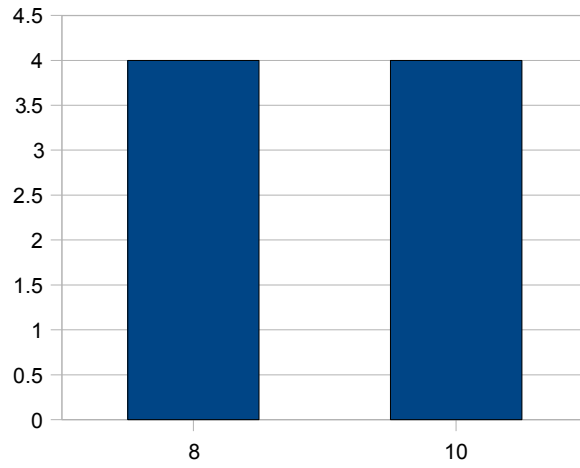

Exam 2 figures

Problem 1 (Wednesday)

Problem 1 (Thursday)

Problem 2 (Wednesday)

Problem 2 (Thursday)

Problem 3 (Wednesday)

Problem 3 (Thursday)

Exam 2 figures

Problem 4 (Wednesday)

Problem 4 (Thursday)

Problem 5 (Wednesday)

Problem 5 (Thursday)

Exam 2 figures

Average: 43.17
Standard deviation: 7.35