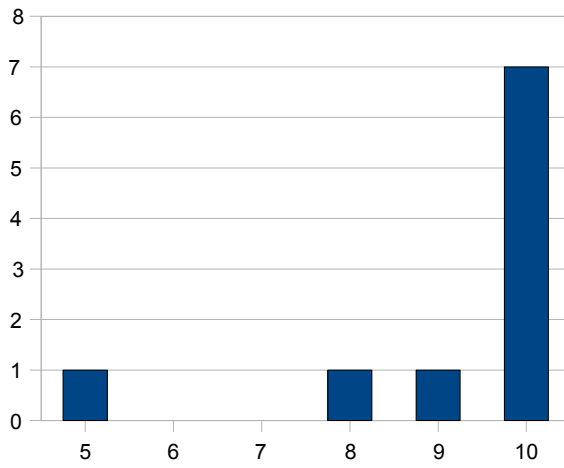

Exam 2 figures

Problem 1 (Wednesday)

Problem 1 (Thursday)

Problem 2 (Wednesday)

Problem 2 (Thursday)

Problem 3 (Wednesday)

Problem 3 (Thursday)

Exam 2 figures

Problem 4 (Wednesday)

Problem 4 (Thursday)

Problem 5 (Wednesday)

Problem 5 (Thursday)

Exam 2 figures

Average: 43.17
Standard deviation: 7.35