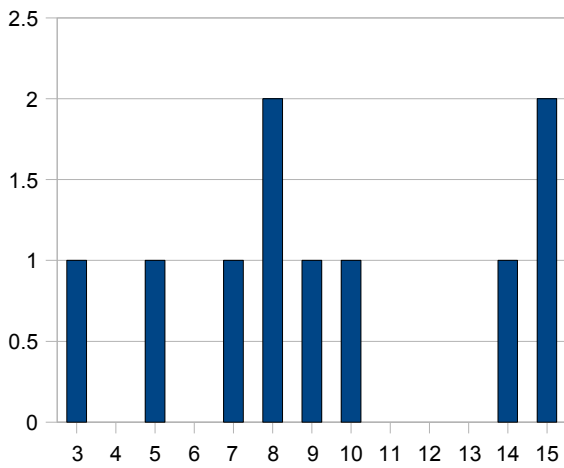

Exam 2 figures

Problem 1 (Wednesday)

Problem 1 (Thursday)

Problem 2 (Wednesday)

Problem 2 (Thursday)

Problem 3 (Wednesday)

Problem 3 (Thursday)

Exam 2 figures

Problem 4 (Wednesday)

Problem 4 (Thursday)

Problem 5 (Wednesday)

Problem 5 (Thursday)

Exam 2 figures

Average: 43.17
Standard deviation: 7.35