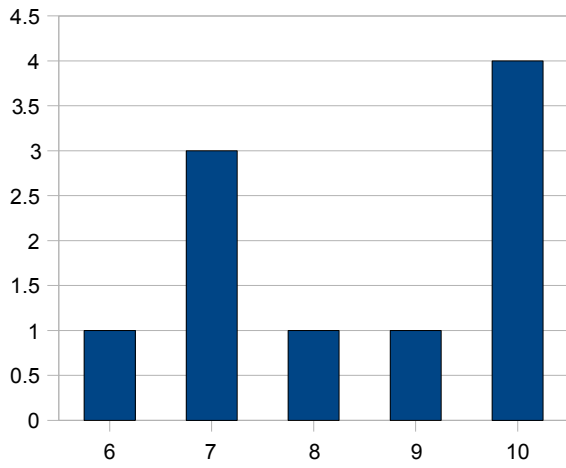

Exam 2 figures

Problem 1 (Wednesday)

Problem 1 (Thursday)

Problem 2 (Wednesday)

Problem 2 (Thursday)

Problem 3 (Wednesday)

Problem 3 (Thursday)

Exam 2 figures

Problem 4 (Wednesday)

Problem 4 (Thursday)

Problem 5 (Wednesday)

Problem 5 (Thursday)

Exam 2 figures

Average: 43.17
Standard deviation: 7.35