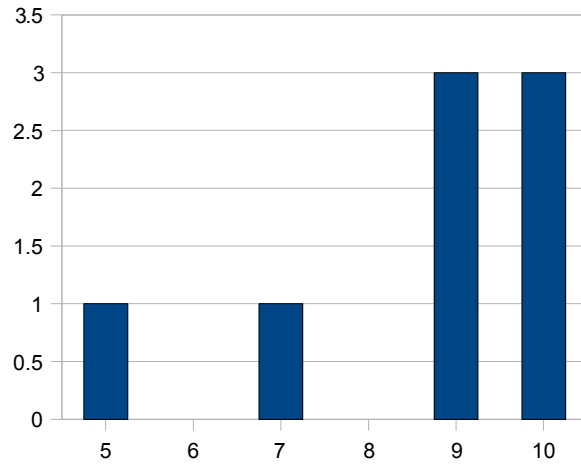

Exam 2 figures

Problem 1 (Wednesday)

Problem 1 (Thursday)

Problem 2 (Wednesday)

Problem 2 (Thursday)

Problem 3 (Wednesday)

Problem 3 (Thursday)

Exam 2 figures

Problem 4 (Wednesday)

Problem 4 (Thursday)

Problem 5 (Wednesday)

Problem 5 (Thursday)

Exam 2 figures

Average: 43.17
Standard deviation: 7.35