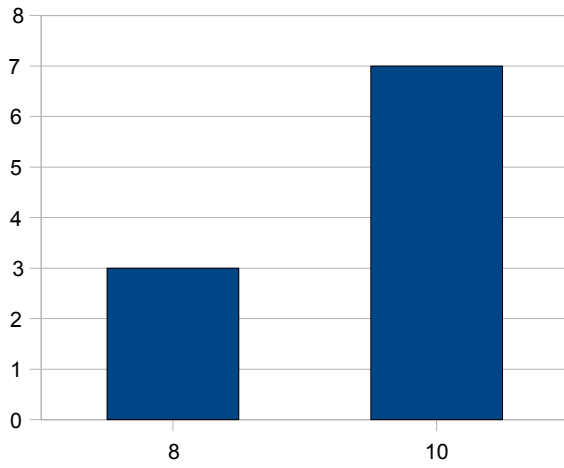

Exam 2 figures

Problem 1 (Wednesday)

Problem 1 (Thursday)

Problem 2 (Wednesday)

Problem 2 (Thursday)

Problem 3 (Wednesday)

Problem 3 (Thursday)

Exam 2 figures

Problem 4 (Wednesday)

Problem 4 (Thursday)

Problem 5 (Wednesday)

Problem 5 (Thursday)

Exam 2 figures

Average: 43.17
Standard deviation: 7.35